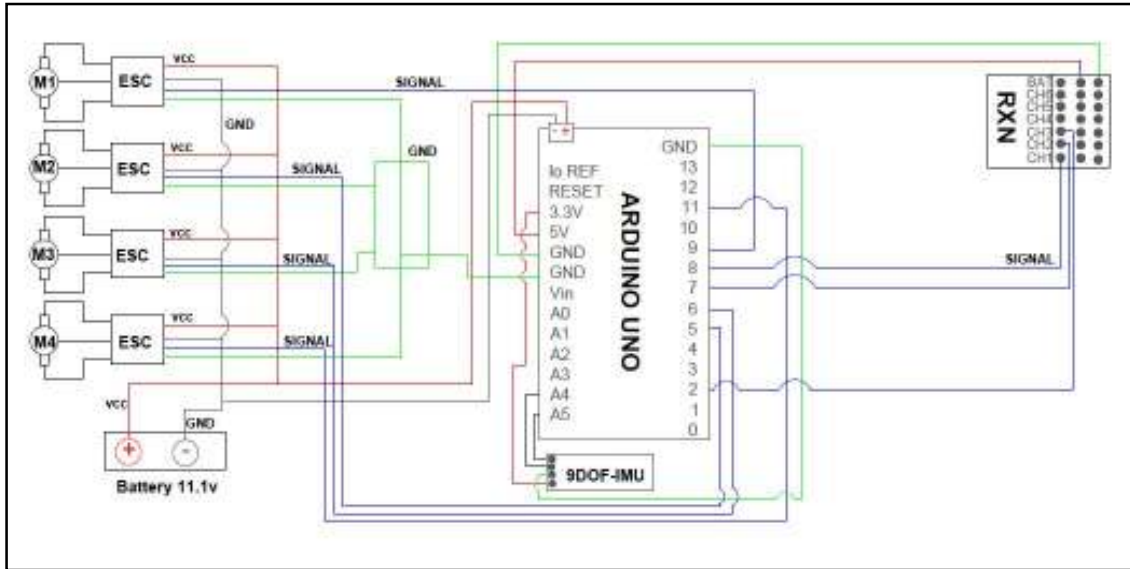

Isometric View Of The Truss Designed Mainframe:

Circuit Diagram:

Final Build Up: