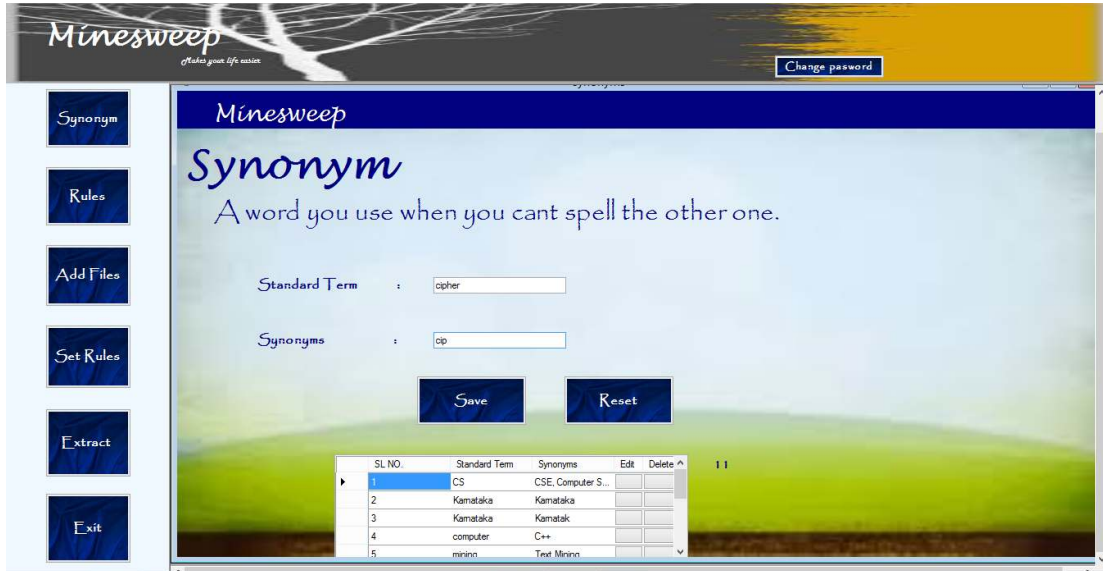

Fig. Block diagram

Fig. 2: Criteria

Fig. 3: Synonym

Fig. 4: Upload Resumes

Fig. 5: Apply Rules

Fig. 6: OR

Fig. 7: AND

For future work, it is hoped that the software will be able to execute on resumes in any format. Also, the software will soon be a web based application to allow persons interested in a user company's available job posting to upload their resumes from anywhere with an internet connection directly to the company's database and also to allow the user to use the software in their place of choosing.