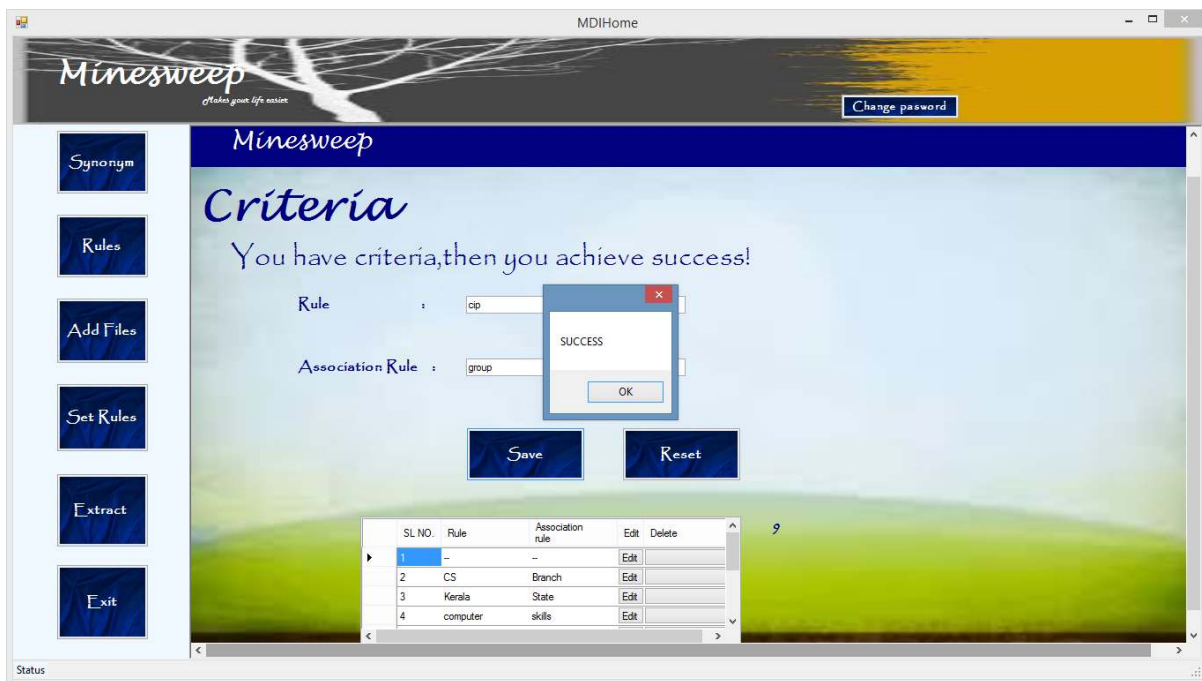

Fig. Block diagram

Fig. 2: Criteria

Fig. 3: Synonym

Fig. 4: Upload Resumes

Fig. 5: Apply Rules

Fig. 6: OR

Fig. 7: AND

For future work, it is hoped that the software will be able to execute on resumes in any format. Also, the software will soon be a web based application to allow persons interested in a user company's available job posting to upload their resumes from anywhere with an internet connection directly to the company's database and also to allow the user to use the software in their place of choosing.