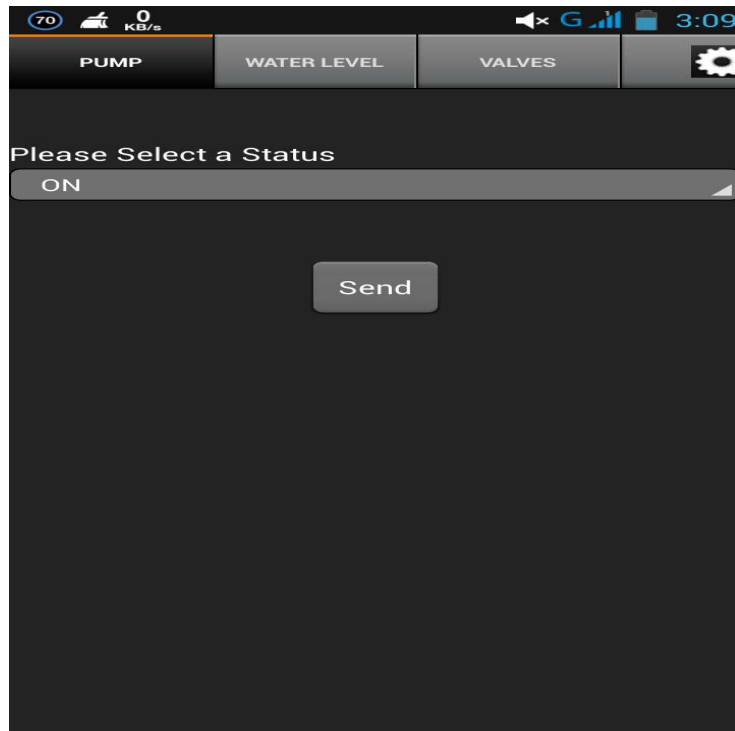

Block diagram:

Screenshot of the User Interface:

Configuration

Pump ON

Pump OFF

Valve ON

Valve OFF

Water Level Status