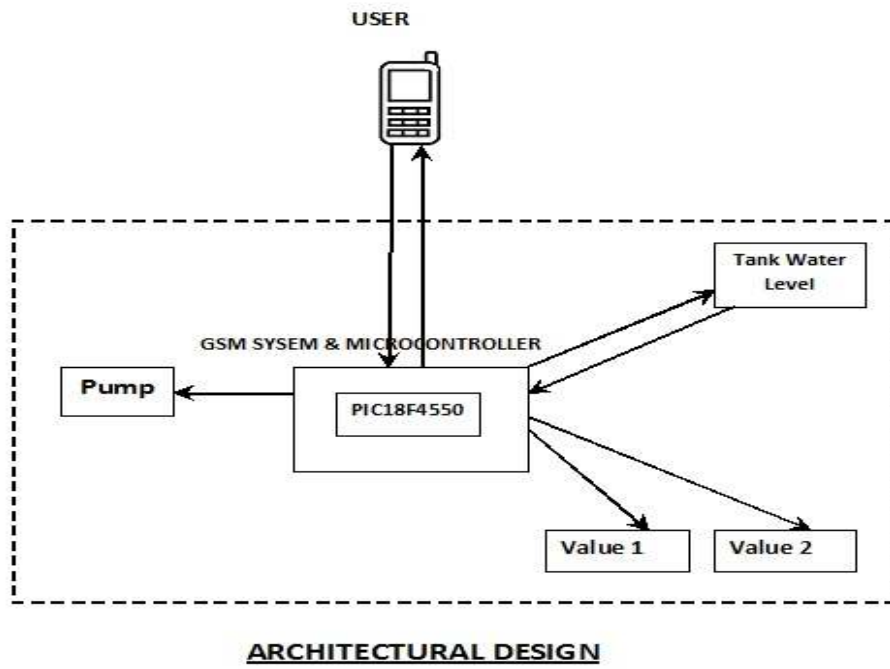

Block diagram:

Screenshot of the User Interface:

Configuration

Pump ON

Pump OFF

Valve ON

Valve OFF

Water Level Status