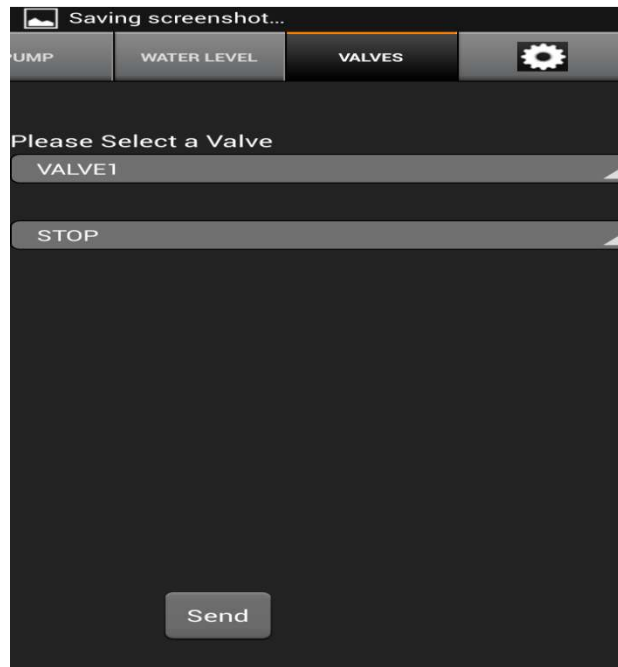

Block diagram:

Screenshot of the User Interface:

Configuration

Pump ON

Pump OFF

Valve ON

Valve OFF

Water Level Status