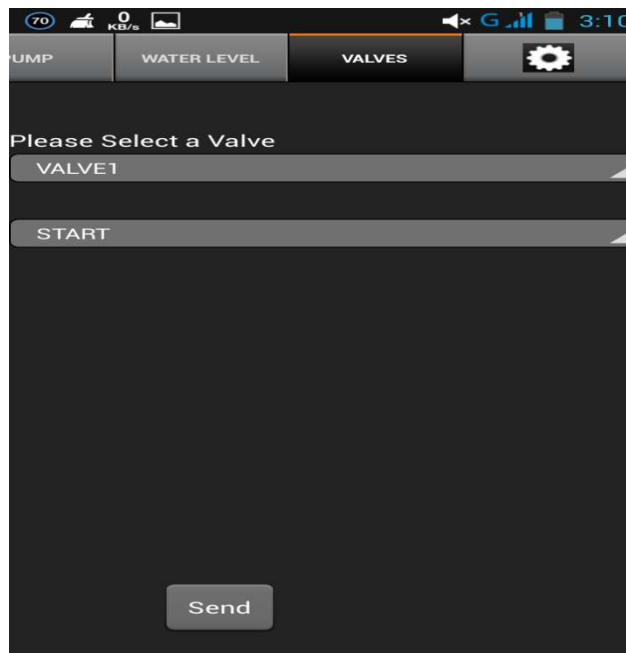

Block diagram:

Screenshot of the User Interface:

Configuration

Pump ON

Pump OFF

Valve ON

Valve OFF

Water Level Status