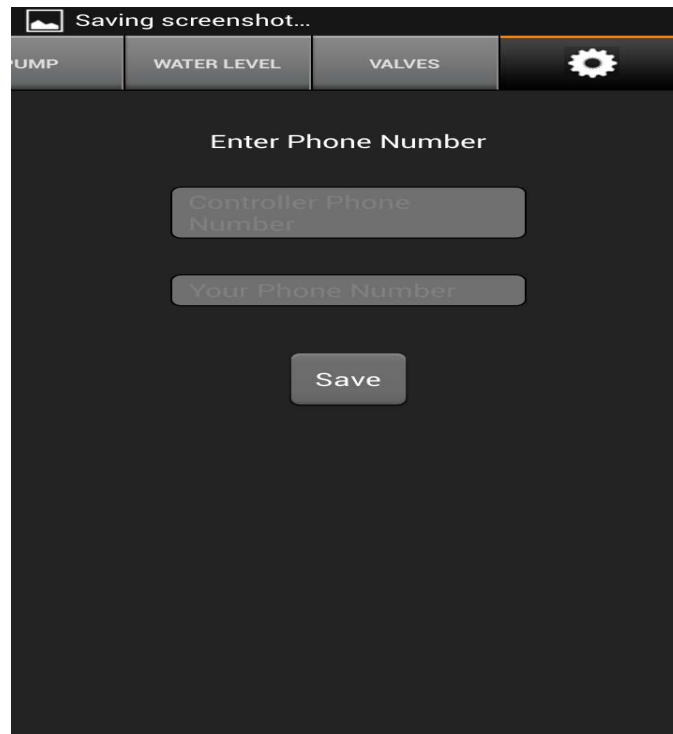

Block diagram:

Screenshot of the User Interface:

Configuration

Pump ON

Pump OFF

Valve ON

Valve OFF

Water Level Status