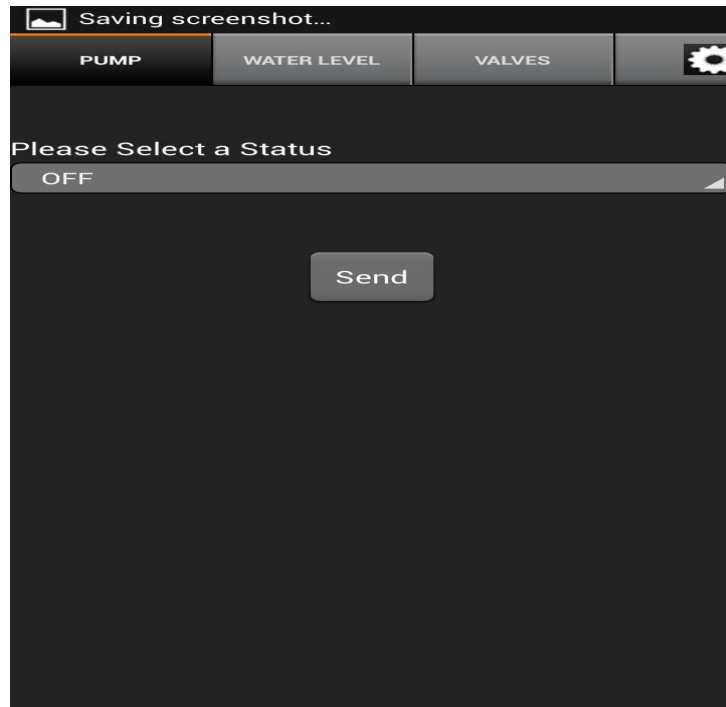

Block diagram:

Screenshot of the User Interface:

Configuration

Pump ON

Pump OFF

Valve ON

Valve OFF

Water Level Status